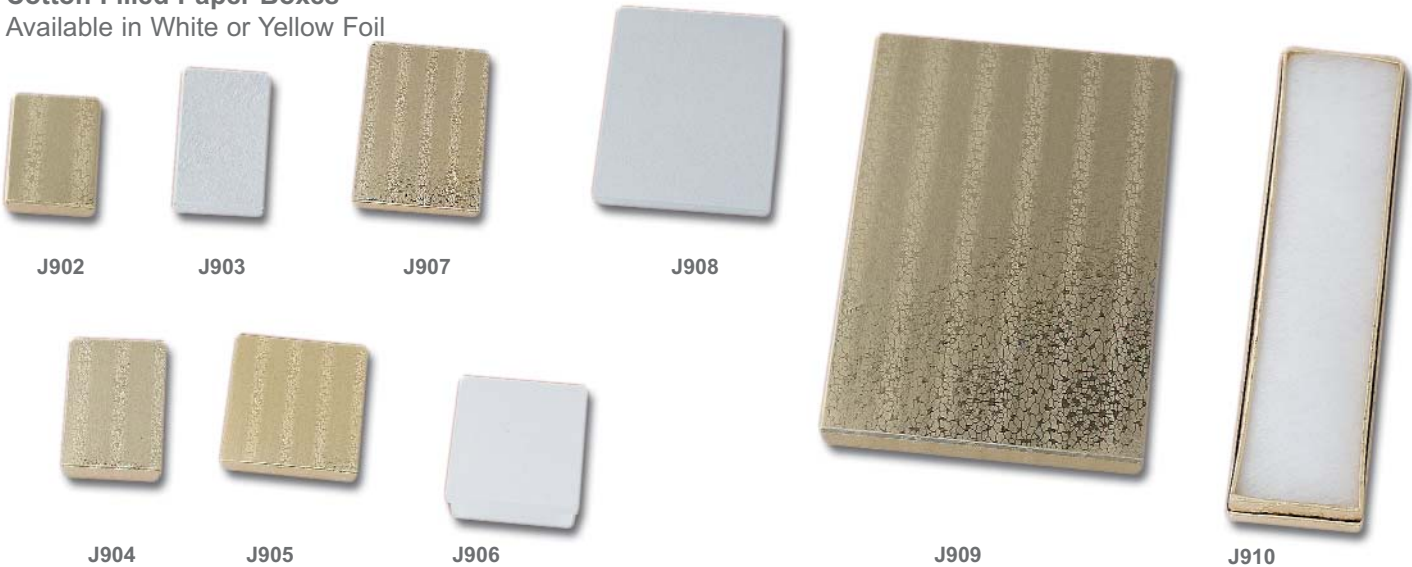

**White Block**

No. **S103** 2 x 3 as low as \$1.50 per 100  
 No. **S108** 3 x 4 as low as \$2.10 per 100

**Clear**

No. **S95** 2 x 2 as low as \$1.08 per 100  
 No. **S102** 2 x 3 as low as \$1.26 per 100  
 No. **S107** 3 x 4 as low as \$1.83 per 100  
 No. **S110** 4 x 4 as low as \$2.31 per 100  
 No. **S115** 4 x 6 as low as \$2.97 per 100

**Shipping Container**

Corrugated Board  
 6.5" x 4.5" x 3/4"  
 Sold by the dozen

Order: **AY**  
 1 doz. (12) \$11.40

**Assortment Box**

Order: **AX**  
 \$7.14  
 Sold Each

Measures 3 3/4" x 3"  
 Twelve 5/8" partitions

(small items will not jump compartments when closed)

**Cotton Filled Paper Boxes**

Available in White or Yellow Foil

J902

J903

J907

J908

J904