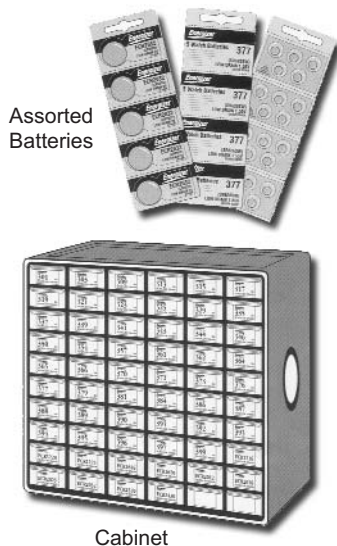

Battery Starter Kits...Build your watch battery replacement sales

Deluxe Kit

- 200 Assorted Batteries
- W3000 Analyzer
- 60 Drawer Cabinet
- Training Booklet
- Battery Cross Reference Guide
- Battery Size Checker
- Counter Sign
- Training Video
- Tool Assortment (Scratch brush, 3 screwdrivers, plastic tweezers, case wrench, flat blade case knife, pin pusher, case holder and polishing cloth. All in carrying case.

DBSK $555

Basic Kit

- 130 Assorted Batteries
- EWB-1 Battery Tester
- 60 Drawer Cabinet
- Training Booklet
- Battery Cross Reference Guide
- Battery Size Checker
- Counter Sign

BSK $317

See our *Tool Catalog* for more Watch Supplies

Energizer Watch Battery Sales Tools

Watch for battery promotions throughout the year. Free keychains, flashlights, golf balls and other promotional items.