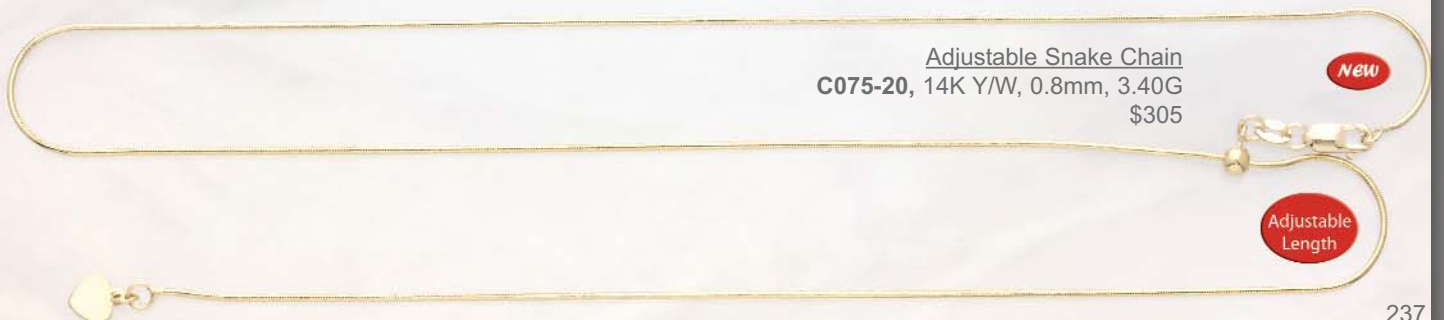

All Weights & Pricing are for Yellow Gold

Handmade French Rope, 14KY

Z012 (1.5mm), 14KY

Z014 (2.0mm), 14KY

Z021 (3.0mm), 14KY

| | | | |
|-------------|--|------------------|-------------------|
| Z012 | 16", 18", 20", 24" - 14KY | 16" 4.00G \$291 | 18" 4.50G \$311 |
| Z014 | 16", 18", 20", 24", 30" - 14KY | 16" 4.80G \$337 | 18" 5.40G \$390 |
| Z021 | 7", 8", 16", 18", 20", 24", 30" - 14KY | 16" 14.88G \$936 | 18" 14.88G \$1054 |

Diamond Cut French Rope, 14K

Z012DCW (1.5mm), 14KW

Z014DC (2.0mm), 14KY

Z018DC (2.5mm), 14K Y/W

Z021DC (3.0mm), 14K Y/W

| | | | |
|----------------|---|------------------|-------------------------|
| Z012DCW | 18" & 20" - 14KW | 18" 3.78G \$236 | 20" 4.20G \$260 |
| Z014DC | 16", 18", 20", 24", 30" - 14KY | 16" 3.68G \$280 | 18" 4.10G \$323 |
| Z018DC | 7", 8", 16", 18" (Y/W), 20" (Y/W), 24", 30" | 16" 5.44G \$416 | 18" 6.20G \$468Y \$637W |
| Z021DC | 7", 8", 16", 18" (Y/W), 20" (Y/W), 24", 30" | 16" 10.08G \$640 | 18" 11.4G \$719Y \$941W |

Snake Chain, 14KY

C038 (1.0mm), 14K Y/W

C032 (1.4mm), 14K Y/W

C035 (1.6mm), 14KY

| | | | |
|-------------|---------------------------------|-----------------|-----------------|
| C038 | 16"(Y/W), 18"(Y/W), 20"(Y Only) | 16" 3.09G \$235 | 18" 3.87G \$266 |
| C032 | 16", 18", 20" - 14K Y/W | 16" 3.80G \$334 | 18" 4.32G \$376 |
| C035 | 16", 18", 20" - 14KY | 16" 5.12G \$403 | 18" 5.70G \$433 |

Adjustable Snake Chain
C075-20, 14K Y/W, 0.8mm, 3.40G
 \$305

C06R, 0.65mm Rope Chain 14K Y/W, 10KY

| | | | | | |
|--------------|---------|-------------|-------------------------------------|----------------|-------------------------|
| C06R | 14K Y/W | Spring Ring | 13", 16", 18", 20", 24", 30" & Bulk | 13" 0.51G \$32 | 30" 1.13G \$70 |
| FC06R | 10KY | Spring Ring | 16", 18", 20" & Bulk | 16" 0.59G \$26 | 20" 0.65G \$32 Bulk \$2 |