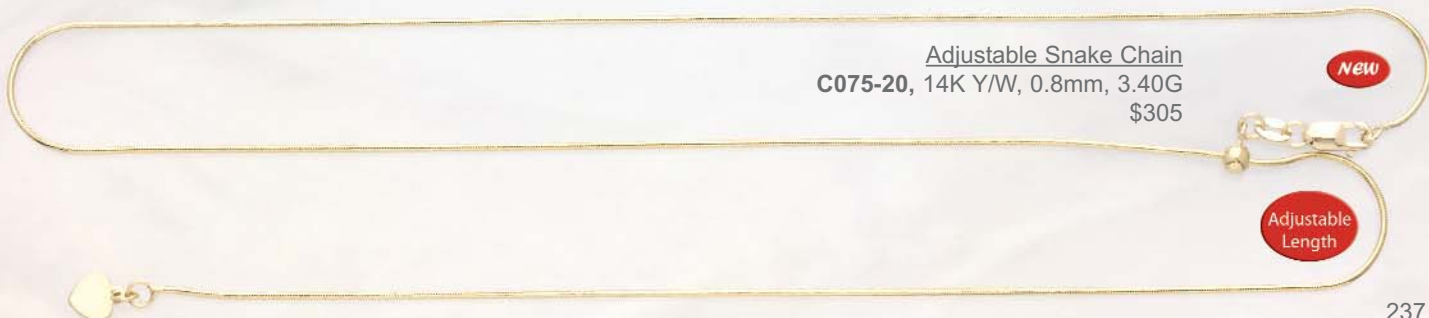

All Weights & Pricing are for Yellow Gold

Handmade French Rope, 14KY

Z012 (1.5mm), 14KY

Z014 (2.0mm), 14KY

Z021 (3.0mm), 14KY

Z012	16", 18", 20", 24" - 14KY	16" 4.00G \$291	18" 4.50G \$311
Z014	16", 18", 20", 24", 30" - 14KY	16" 4.80G \$337	18" 5.40G \$390
Z021	7", 8", 16", 18", 20", 24", 30" - 14KY	16" 14.88G \$936	18" 14.88G \$1054

Diamond Cut French Rope, 14K

Z012DCW (1.5mm), 14KW

Z014DC (2.0mm), 14KY

Z018DC (2.5mm), 14K Y/W

Z021DC (3.0mm), 14K Y/W

Z012DCW	18" & 20" - 14KW	18" 3.78G \$236	20" 4.20G \$260
Z014DC	16", 18", 20", 24", 30" - 14KY	16" 3.68G \$280	18" 4.10G \$323
Z018DC	7", 8", 16", 18" (Y/W), 20" (Y/W), 24", 30"	16" 5.44G \$416	18" 6.20G \$468Y \$637W
Z021DC	7", 8", 16", 18" (Y/W), 20" (Y/W), 24", 30"	16" 10.08G \$640	18" 11.4G \$719Y \$941W

Snake Chain, 14KY

C038 (1.0mm), 14K Y/W

C032 (1.4mm), 14K Y/W

C035 (1.6mm), 14KY

C038	16"(Y/W), 18"(Y/W), 20"(Y Only)	16" 3.09G \$235	18" 3.87G \$266
C032	16", 18", 20" - 14K Y/W	16" 3.80G \$334	18" 4.32G \$376
C035	16", 18", 20" - 14KY	16" 5.12G \$403	18" 5.70G \$433

Adjustable Snake Chain
C075-20, 14K Y/W, 0.8mm, 3.40G
\$305

New

Adjustable Length

C06R, 0.65mm Rope Chain 14K Y/W, 10KY

C06R	14K Y/W	Spring Ring	13", 16", 18", 20", 24", 30" & Bulk	13" 0.51G \$32	30" 1.13G \$70	
FC06R	10KY	Spring Ring	16", 18", 20" & Bulk	16" 0.59G \$26	20" 0.65G \$32	Bulk \$2