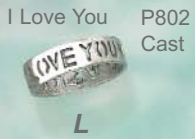

Diamond Cut

S1167 **M**

S1169 **N**

S1168 **O**

S1166 **P**

S1346 **Q**

S1345 **R**

7-8-41 **S**  
Cast

ID Plate  
See page 235  
for Medic Alert  
ID Bracelet.

*Mini Rings*

*Collegiate*

Stampings Unless Otherwise Noted

	Order #	Available In	Price
A	S1502	14k Yellow	\$296
B	S1504	14k Yellow	\$110
C	S1505	14k Yellow	\$126
D	S1506	14k Yellow	\$190
E	S1514	14k Yellow	\$126
F	S1509	14k Yellow	\$102
G	S1225	14k Yellow	\$98
H	S1226	14k Yellow	\$255
I	S1230E	14k Epoxy	\$35
J	S6030E	14k Epoxy	\$52
K	S6031E	14k Epoxy	\$61
L	P802	10k Y/W	\$104
M	P804	10k Y/W	\$77
N	P806	10k Y/W	\$92
O	P808	10k Y/W	\$107
P	S1245	14k Yellow	\$32
Q	S5046	14k Yellow	\$49
R	S6046	14k Yellow	\$39
S	S1246	14k Yellow	\$113
T	S5090	14k Yellow	\$66
U	S1255	14k Yellow	\$22
V	S1258	14k Yellow	\$72

Stampings Unless Otherwise Noted

Chain Trim  
**A**  
S907

**B**  
S900

S903  
**C**

S904  
**D**

Slide Beads Recommended  
Sterling Silver Avail **S904S**

S905  
**E**

S906  
**F**