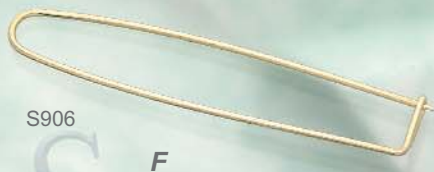

ID Plate  
See page 235  
for Medic Alert  
ID Bracelet.

*Mini Rings*

*Collegiate*

Stampings Unless Otherwise Noted

	Order #	Available In	Price
A	S1502	14k Yellow	\$296
B	S1504	14k Yellow	\$110
C	S1505	14k Yellow	\$126
D	S1506	14k Yellow	\$190
E	S1514	14k Yellow	\$126
F	S1509	14k Yellow	\$102
G	S1225	14k Yellow	\$98
H	S1226	14k Yellow	\$255
I	S1230E	14k Epoxy	\$35
J	S6030E	14k Epoxy	\$52
K	S6031E	14k Epoxy	\$61
L	P802	10k Y/W	\$104
M	P804	10k Y/W	\$77
N	P806	10k Y/W	\$92
O	P808	10k Y/W	\$107
P	S1245	14k Yellow	\$32
Q	S5046	14k Yellow	\$49
R	S6046	14k Yellow	\$39
S	S1246	14k Yellow	\$113
T	S5090	14k Yellow	\$66
U	S1255	14k Yellow	\$22
V	S1258	14k Yellow	\$72

Stampings Unless Otherwise Noted

Chain Trim  
**A**  
S907

**B**  
S900

S903  
**C**

S904  
**D**

Slide Beads Recommended  
Sterling Silver Avail **S904S**

S905  
**E**

S906  
**F**

# SE

Findings, Mountings, Tools and Wedding Bands

## Birthstone / Baby Jtry

Styles **G** through **M** are available in all 12 months. Order part number plus month desired.

Styles **S1073** & **S1074** are available in Sterling Silver as well as 14k Yellow.