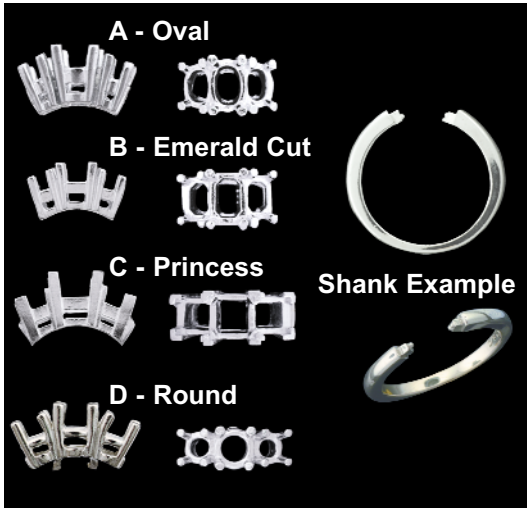

Platinum Assemble & Set, Shanks & Tops

PLAT/18k

	Order #	Available In	Stone Sizes	Price
A	AA3-310	Oval	1) 6x4, 2) 5x3 OV	$534
A	ASH310	2mm Shank	Shank for AA3-310	$1085
A	AA3-312	Oval	1) 7x5, 2) 6x4 OV	$907
A	AA3-315	Oval	1) 8x6, 2) 6x4 OV	$1148
A	ASH342	3mm Shank	Shank for AA3-312 & AA3-315	$1670
B	AA3-360	EC	1) 6x4, 2) 5x3 EC	$704
B	ASH-360	2.4mm Shank	Shank for AA3-360	$1432
B	AA3-363	EC	1) 7x5, 2) 6x4 EC	$864
B	ASH363	3.4mm Shank	Shank for AA3-363	$1287
C	AA3-340	Princess	1) 4x4m 2) 3x3 Princess	$804
C	ASH340	2.4mm Shank	Shank for AA3-340	$1282
C	AA3-342	Princess	1) 5x5, 2) 4x4 Princess	$895
C	ASH342	3mm Shank	Shank for AA3-342	$1670
C	AA3-345	Princess	1) 6x6, 2) 5x5 Princess	$1092
C	ASH345	3.5mm Shank	Shank for AA3-345	$1636
D	A3-28	Round	1) .25, 2) .12ct	$367
D	A3-29	Round	1) .40, 2) .18ct	$448
D	A3-30	Round	1) .50, 2) .25ct	$524
D	A3-31	Round	1) .75, 2) .37ct	$645
D	A3-32	Round	1) 1ct, 2) .50ct	$664
D	ASH310	2mm Shank	Shank for "D" Round Tops	$1085

All cast and sold as components only. Parts can be assembled for an extra charge.