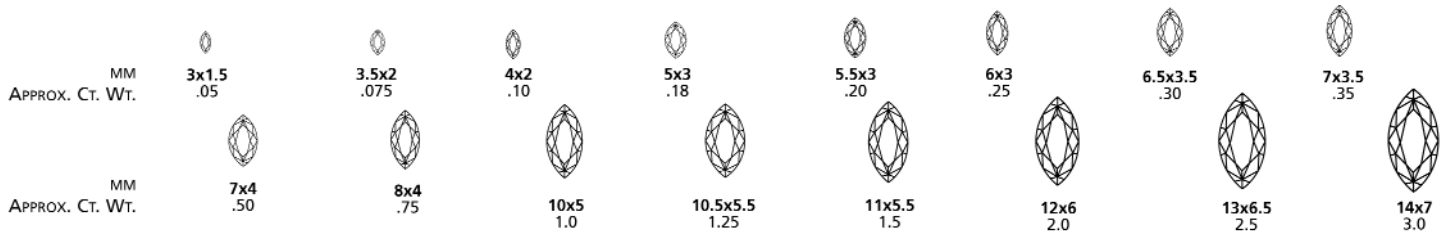

Platinum Marquise & Baguette Settings

PLAT/18k

All measurements are without the peg.

<u>.25</u>	<u>.33</u>	<u>.40</u>	<u>.50</u>	<u>.60</u>	<u>.75</u>	<u>1ct</u>	<u>1.25</u>	<u>1.50</u>	<u>2ct</u>	<u>3ct</u>	<u>4ct</u>	<u>Size</u>
5.8x3.4	6.5x3.8	7x4	7.7x4.5	8.25x4.5	8.9x5.3	10.3x5.7	11x5.5	12x6	13x6.5	14x7	15x8	mm
6.4	6.5	6.7	6.8	N/A	7.0	7.2	7.8	8.2	8.4	9.6	10.5	mm Ht A2-43
$165	$184	$200	$225	N/A	$248	$287	$304	$332	$364	$600	N/A	A2-43 No Peg
5.0	5.3	5.5	5.6	5.6	5.7	6.1	6.6	6.9	7.1	7.7	8.8	mm Ht A2-44
$136	$147	$168	$175	$209	$211	$226	$280	$287	$324	$415	$570	A2-44 Peg

<u>.12</u>	<u>.16</u>	<u>.20</u>	<u>.25</u>	<u>.33</u>	<u>.40</u>	<u>.50</u>	<u>.60</u>	<u>Size</u>
4.25x2.2	5.5x2.5	6x3	7x3	7.3x3.25	7.6x3.3	8x3.5	8.6x4	mm
5.5	5.7	6.0	6.3	6.5	6.8	7.0	7.0	mm Ht A2-69
$103	$119	$137	$159	$207	$211	$215	$230	A2-69
N/A	4.8	4.8	5.0	5.3	5.3	5.5	5.8	mm Ht A2-67
N/A	$137	$137	$146	$167	$173	$178	$190	A2-67 Peg

<u>.75</u>	<u>1ct</u>	<u>1.25</u>	<u>1.50</u>	<u>2ct</u>	<u>3ct</u>	<u>4ct</u>	<u>5ct</u>	<u>Size</u>
9.3x4.5	10x5	11x5.25	12x5.5	13x6	15x7	15.5x8	16.5x8.5	mm
7.2	7.3	7.6	7.9	8.9	9.0	9.5	9.9	mm Ht A2-69
$237	$265	$317	$349	$394	$514	$550	$612	A2-69
6.1	6.2	6.6	6.8	7.1	N/A	N/A	N/A	mm Ht A2-67
$211	$237	$284	$325	$343	N/A	N/A	N/A	A2-67 Peg

A2-47 Plat, Tapered Baguette Cast