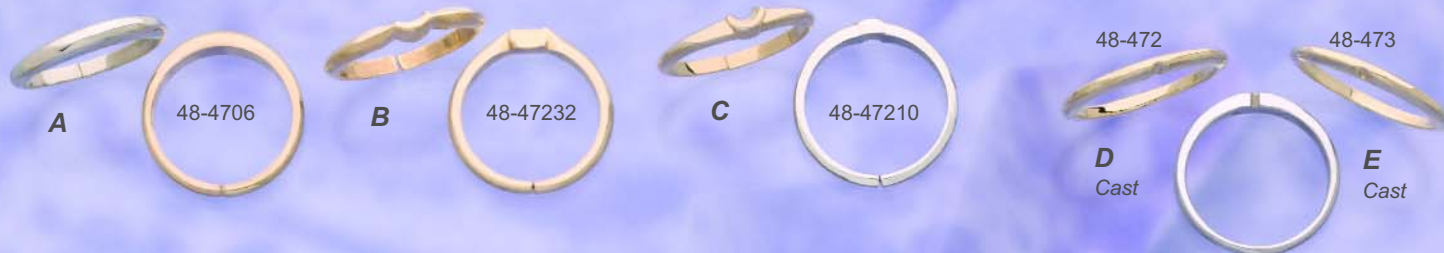

Wedding Band Styles

Use with 4 & 6 Prong Solitaires