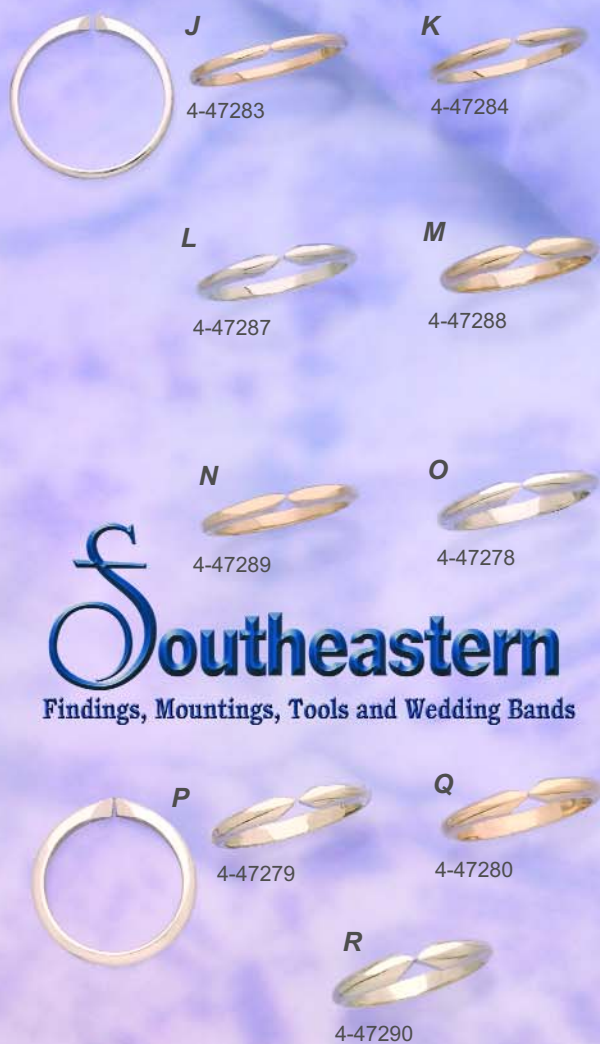

Order #	Available	Price
A	48-4706	14k Y/W 2.8mm - 1.45 dwt	$116
B	48-47232	14k Yellow 2.5mm - 1.04 dwt	$142
C	48-47210	14k Y/W 2.8mm - 1.15 dwt	$108
D	48-472	14k Y/W 2.2mm - 1.04 dwt, Cast Fits 1/2, 5/8, 3/4 & 1ct	$170 Y, $177 W
E	48-473	14k Y/W 2.2mm - 1.15 dwt, Cast Fits 1.25, 1.50, 2ct & 2.50	$169 Y, $176 W
F	4-4002	14k Y/W 1.7mm - 0.73 dwt	$77
G	4-4003	14k Y/W 2.5mm - 0.70 dwt	$75
H	4-4004	14k Y/W 2.8mm - 1.12 dwt	$117
I	4-4005	14k Y/W 3.35mm - 1.62 dwt	$166
J	4-47283	14k Y/W 1.5mm - 0.50 dwt	$63
K	4-47284	14k Y/W 1.8mm - 0.73 dwt	$71
K	A4-47284	Platinum 1.8mm - 2.37 dwt	$355
L	4-47287	14k Y/W 2.5mm - 0.97 dwt	$99
L	F4-47287	10k Y/W 2.5mm - 0.90 dwt	$64
L	D4-47287	18k Y/W 2.5mm - 1.22 dwt	$151
M	4-47288	14k Y/W 2.8mm - 1.13 dwt	$112
M	D4-47288	18k Y/W 2.8mm - 1.15 dwt	$175
M	A4-47288	Platinum 2.8mm - 1.82 dwt	$594
N	4-47289	14k Y/W 2.6mm Flat Side - 1.16 dwt	$114
O	4-47278	14k Y/W 2.7mm - 1.33 dwt	$146
O	D4-47278	18k Yellow 2.7mm - 1.86 dwt	$227
P	4-47279	14k Y/W 2.8mm - 1.26 dwt	$124
Q	4-47280	14k Y/W 2.8mm - 1.45 dwt	$140
R	4-47290	14k Y/W 3.4mm - 1.47 dwt	$150
R	D4-47290	18k Yellow 3.4mm - 1.59 dwt	$217
R	A4-47290	Platinum 3.4mm - 2.24 dwt	$742

Southeastern
Findings, Mountings, Tools and Wedding Bands