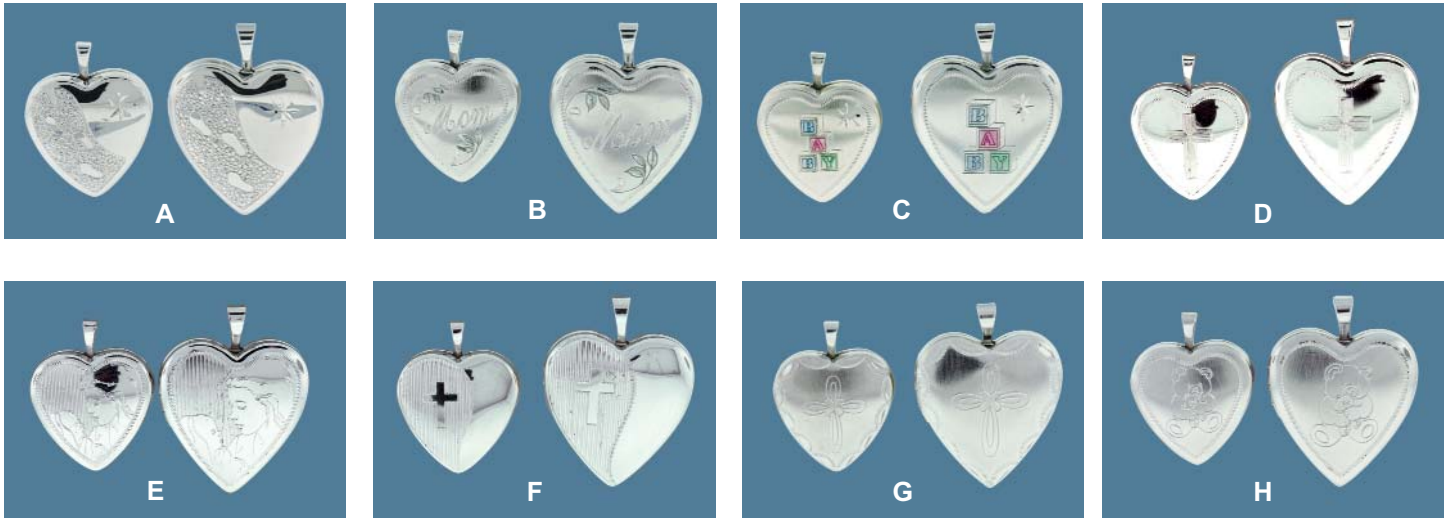

S6019S
3mm Width
\$59

S6014S
20.5mm
Outside Diam
\$70

S6016S
13.8mm
Outside Diam
\$47

S6017S
2.9mm Reversible
Bright/Florentine
\$88

S6011S
14mm
Outside Diam
\$53

S6013S
16.7mm
Outside Diam
\$59

S6018S
3.8mm Huggies
\$76

Sterling Silver

A1867S
1.25x12mm
\$2

A1783S
1.25x20mm
\$2

1. **ERCZ-2S** 6mm CZ Post Earring \$11
2. **ERCZ-3S** 6mm CZ Earring w/Loop \$11
3. **ERCZ-1S** 4, 5, 6mm Tube Earring \$34

S6020S
Heart Links
\$94

S6023S
\$94

S6021S
Spear Dangle
\$123

S6022S
Split Oval Links
\$117

S5168S
Arrow Shape
Dangle
\$96

S5169S
Diam Shape
Dangle
\$96

A	S7200S & S7200F	16mm Footprints	\$41 GF	\$31 SS
A	S7201S & S7201F	20mm Footprints	\$47 GF	\$36 SS
B	S7202S & S7202F	16mm Mom	\$41 GF	\$31 SS
B	S7203S & S7203F	20mm Mom	\$47 GF	\$36 SS
C	S7204S & S7204F	16mm Baby Blocks	\$41 GF	\$31 SS
C	S7205S & S7205F	20mm Baby Blocks	\$47 GF	\$36 SS
D	S7206S & S7206F	16mm Lined Cross	\$41 GF	\$31 SS
D	S7207S & S7207F	20mm Lined Cross	\$47 GF	\$36 SS
E	S7208S & S7208F	16mm Maternal Love	\$41 GF	\$31 SS
E	S7209S & S7209F	20mm Maternal Love	\$47 GF	\$36 SS
F	S7210S & S7210F	16mm Cross 1/2 Brite	\$41 GF	\$31 SS
F	S7211S & S7211F	20mm Cross 1/2 Brite	\$47 GF	\$36 SS
G	S7212S & S7212F	16mm Cross / Scallops	\$41 GF	\$31 SS
G	S7213S & S7213F	20mm Cross / Scallops	\$47 GF	\$36 SS
H	S7214S & S7214F	16mm Satin Teddybear	\$41 GF	\$31 SS
H	S7215S & S7215F	20mm Satin Teddybear	\$47 GF	\$36 SS
I	S7216S & S7216F	16mm Plain Polished	\$41 GF	\$31 SS
I	S7217S & S7217F	20mm Plain Polished	\$47 GF	\$36 SS

Sterling Silver & Gold Filled Locket

add "S" for Sterling or "F" for Gold Filled to the end of the part number to order.

S7218
Footprints
\$64 GF
\$44 SS

S7219
Love
\$64 GF
\$44 SS

S7220
Modern Heart
\$64 GF
\$44 SS