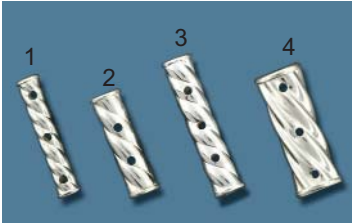

- 1. **A4587S** Tube Crimp \$0.24
- 2. **A4585S** Cast 1.2mm \$0.75
- 3. **A4586S** 1.2mm Crimp \$0.75

Toggle

A5025S
Toggle Circle
\$11

A5029S
Toggle Bar
\$12

Two Hole SS Beads

mm	Plain	Sparkle	Sparkle/Diam Cut
3mm	A6563S ...\$0.42	A6563S-SP ...\$0.45	
4mm	A6564S ...\$0.54		
5mm	A6555S ...\$0.90	A6555S-SP ...\$0.81	
6mm	A6566S ...\$1.05	A6566S-SP ...\$2.31	A6566S-SPD ...\$2.31
7mm	A6568S ...\$1.41	A6568S-SP ...\$3.09	A6568S-SPD ...\$3.09
8mm	A6569S ...\$1.86	A6569S-SP ...\$3.87	A6569S-SPD ...\$3.87
10mm	A6570S ...\$4.32		

Head Pins

- 1. **A3100S** 2", 24GA, 1.5m Head \$0.39
- 2. **A3101S** 2", 26GA, 1.22m Head \$0.27

Sterling Silver

Separators

- 1. **A1062-4S** 2 Strand, 4mm Bead \$0.39
- 2. **A1062-6S** 2 Strand, 6mm Bead \$0.54
- 3. **A1062-8S** 2 Strand, 8mm Bead \$0.66

- 1. **A1063-4S** 3 Strand, 4mm Bead \$0.63
- 2. **A1063-6S** 3 Strand, 6mm Bead \$0.72
- 3. **A1063-8S** 3 Strand, 8mm Bead \$1.05

- 1. **A6570-3S** 17x3mm, 3 Strand \$3
- 2. **A6571-2S** 15x4mm, 2 Strand \$4
- 3. **A6572-3S** 20x4mm, 3 Strand \$4.50
- 4. **A6574-3S** 17x6mm, 3 Strand \$7

- 1. **A6575-2S** 8.8x2mm, 2 Strand \$0.75
- 2. **A6576-3S** 13.6x2mm, 3 Strand \$0.75
- 3. **A6588-2S** 15x4mm, 2 Strand \$3.87
- 4. **A6577-3S** 11.7x3.3mm, 3 Strand \$2.31
- 5. **A6588-3S** 20x4mm, 3 Strand \$4.65
- 6. **A6573-3S** 17x6mm, 3 Strand \$7.02