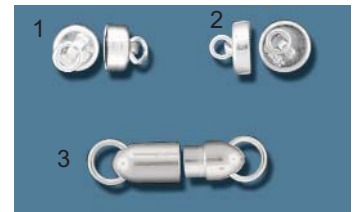

Swivel Clasps

- 1. **A4438S** 2mm ID \$9
- 2. **A4439S** 2.5mm ID \$10
- 3. **A4440S** 3mm ID \$15

Lobster Clasps

- 1. **A4516S** 8.5mm \$2
- 2. **A4518S** 10mm \$2
- 3. **A4520S** 11mm \$4
- 4. **A4522S** 13.5mm \$5
- 5. **A4524S** 16mm \$4.50
- 6. **A4525S** 16.1mm \$6
- 7. **A4527S** 18.3mm \$10.50

Clasps & Guard Chains

LinkLock Jr

A4536S
6.2x4.5mm
\$5.50

Fancy Spring Rings

A5112S
12x3mm
Spring Ring
\$16

A5114S
14x3mm
Spring Ring
\$15

Guard Chain

C01-225S
2 1/4"
Guard Chain
\$12

C02-250S
2 1/2"
Guard Chain
\$6

Magnetic Clasps

1. **A3682S** 5mm \$8.50
2. **A3683S** 7mm \$7
3. **A3684S** 5.5mm Bullet \$16.50
Not to be Used with a Pacemaker

Easy Loc

1. **A9000S** \$11
2. **A9001S** \$2.50
3. **A9002S** \$8
4. **A9003S** \$2.50