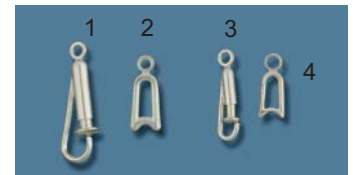

Easy Loc

1. **A9000S** $11
2. **A9001S** $2.50
3. **A9002S** $8
4. **A9003S** $2.50

Sterling Silver

Chain Ends & Tags