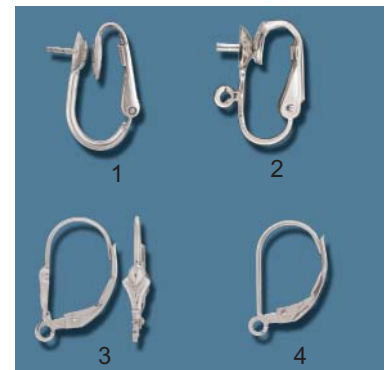

1. 7-9/14.5S	14.5mm	\$13.68
2. 7-9/18S	18mm	\$15.00
3. 7-9/21.5S	21.5mm	\$11.34
4. 7-9/25S	25mm	\$18.36

Earring Findings

A9068S
Hookwire
Spring & Loop
\$7.50

A9070S
Hookwire
4mm Ball
\$9.15

A991S
Medium
Ear Nut
\$0.75

A995S
Ex-Large
Ear Nut
\$1.53

1. **A4302S** Earscrew \$12
2. **A4303S** 5mm Ball Earscrew \$32
3. **A4304S** 7mm Dome Earclip \$17.50
4. **A4305S** 4mm Cup Earscrew \$37.50

A908S
Ear Disc
White Metal Base
\$0.27

A5088S
15mm
2 Ring
\$3.18

A5091S
15mm
17 Ring
\$5.13

A5089S
15mm Twist
2 Ring
\$3.60

A5090S
15mm Twist
5 Ring
\$4.38

1. **A4307S** Pearl Earclip \$21.24
2. **A4308S** 5mm Cup with Loop \$17.50
3. **A4328S** Fleur De Lis Leverback \$6.03
4. **A4329S** Leverback \$5.40