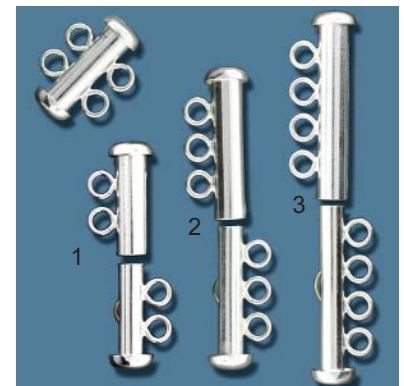

Sterling Silver

Chain Ends & Tags

Chain Ends

1. **A4555S** 2.5mm \$0.30
2. **A4557S** 3.5mm \$0.54
3. **A4559S** 4.2mm \$0.60
4. **A4560S** 5mm \$0.72
5. **A4561S** 6mm \$0.99

Chain Ends

1. **A4549S** 2.5mm ID \$0.45
2. **A4552S** 3.0mm ID \$0.63

Chain Tags

1. **CF147S** Chain Tag \$0.45
2. **CF152S** Jap Qual Tag \$0.36

Tube Clasps

1. **A3689-3S** 17x5mm \$18.50
2. **A3690-3S** 17x5mm \$18.50

A3685-3S
17x6mm
Tube Clasp
\$15.50

1. **A3686-2S** 16x4.5mm \$13
2. **A3687-3S** 22x4.3mm \$14
3. **A3688-4S** 26x4.3mm \$19

Pearl Clasps

STERLING SILVER

- 1. **A3402S** 17mm \$11
- 2. **A3410S** 13mm \$4.50
- 3. **A3411S** 2 Strand \$11
- 4. **A3412S** 3 Strand \$11.50

- 1. **A3449-3S** 3 Strand \$32
- 2. **A3449-4S** 4 Strand \$34
- 3. **A3449-5S** 5 Strand \$35

For most clasps add "T" to part number for tongue only.

Pearl Findings & Beads

Connector

A4584-3S
20x3mm, 3 Strand
\$21

Connector

A4583-2S
15x3mm, 2 Strand
\$19.50

Mystery Clasp

A3498S
Nickel
2.1mm
Thin
\$6