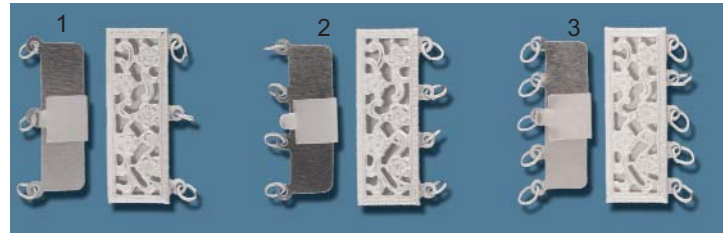

Chain Tags

1. **CF147S** Chain Tag \$0.45
2. **CF152S** Jap Qual Tag \$0.36

Tube Clasps

1. **A3689-3S** 17x5mm \$18.50
2. **A3690-3S** 17x5mm \$18.50

A3685-3S
17x6mm
Tube Clasp
\$15.50

1. **A3686-2S** 16x4.5mm \$13
2. **A3687-3S** 22x4.3mm \$14
3. **A3688-4S** 26x4.3mm \$19

Pearl Clasps

STERLING SILVER

- 1. **A3402S** 17mm \$11
- 2. **A3410S** 13mm \$4.50
- 3. **A3411S** 2 Strand \$11
- 4. **A3412S** 3 Strand \$11.50

- 1. **A3449-3S** 3 Strand \$32
- 2. **A3449-4S** 4 Strand \$34
- 3. **A3449-5S** 5 Strand \$35

For most clasps add "T" to part number for tongue only.

Pearl Findings & Beads

Connector

A4584-3S
20x3mm, 3 Strand
\$21

Connector

A4583-2S
15x3mm, 2 Strand
\$19.50

Mystery Clasp

A3498S
Nickel
2.1mm
Thin
\$6