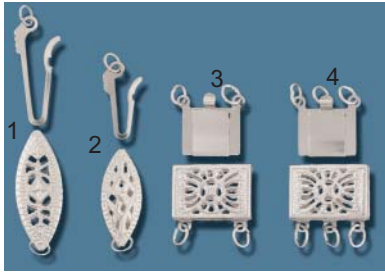

Sterling Silver

Chain Ends & Tags

Chain Ends

1. **A4555S** 2.5mm \$0.30
2. **A4557S** 3.5mm \$0.54
3. **A4559S** 4.2mm \$0.60
4. **A4560S** 5mm \$0.72
5. **A4561S** 6mm \$0.99

Chain Ends

1. **A4549S** 2.5mm ID \$0.45
2. **A4552S** 3.0mm ID \$0.63

Chain Tags

1. **CF147S** Chain Tag \$0.45
2. **CF152S** Jap Qual Tag \$0.36

Tube Clasps

1. **A3689-3S** 17x5mm \$18.50
2. **A3690-3S** 17x5mm \$18.50

A3685-3S
17x6mm
Tube Clasp
\$15.50

1. **A3686-2S** 16x4.5mm \$13
2. **A3687-3S** 22x4.3mm \$14
3. **A3688-4S** 26x4.3mm \$19

Pearl Clasps

STERLING SILVER

- 1. **A3402S** 17mm \$11
- 2. **A3410S** 13mm \$4.50
- 3. **A3411S** 2 Strand \$11
- 4. **A3412S** 3 Strand \$11.50

- 1. **A3449-3S** 3 Strand \$32
- 2. **A3449-4S** 4 Strand \$34
- 3. **A3449-5S** 5 Strand \$35

For most clasps add "T" to part number for tongue only.

Pearl Findings & Beads

Connector

A4584-3S
20x3mm, 3 Strand
\$21

Connector

A4583-2S
15x3mm, 2 Strand
\$19.50

Mystery Clasp

A3498S
Nickel
2.1mm
Thin
\$6