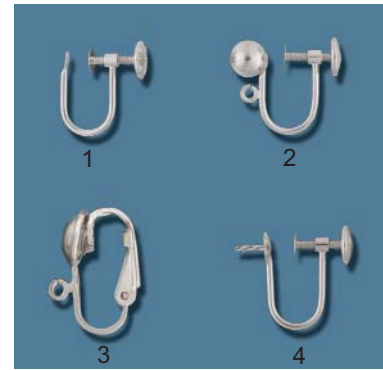

S1238S \$53
S1239S \$61
S1240S \$56

Sterling Silver

Engraveable Discs

S1498S Plain Dog Tag \$26
S1499S Embossed Tag \$158

S1339HS Heavy/Girl \$8.73
S1338HS Heavy/Boy \$8.73

7-9-4S 19.1m Disc \$8.79
7-9-6S 21.9m Disc \$11.50

1. 7-9/14.5S	14.5mm	\$13.68
2. 7-9/18S	18mm	\$15.00
3. 7-9/21.5S	21.5mm	\$11.34
4. 7-9/25S	25mm	\$18.36

Earring Findings

A9068S
Hookwire
Spring & Loop
\$7.50

A9070S
Hookwire
4mm Ball
\$9.15

A991S
Medium
Ear Nut
\$0.75

A995S
Ex-Large
Ear Nut
\$1.53

1. **A4302S** Earscrew \$12
2. **A4303S** 5mm Ball Earscrew \$32
3. **A4304S** 7mm Dome Earclip \$17.50
4. **A4305S** 4mm Cup Earscrew \$37.50

A908S
Ear Disc
White Metal Base
\$0.27