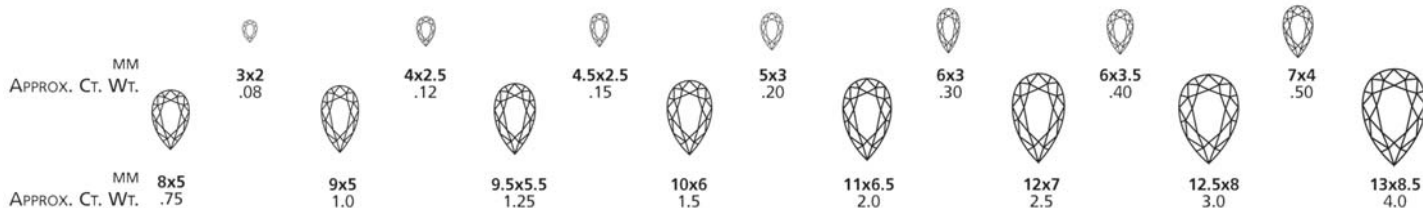

Pear Shape

13-071 V Prong Pear Shape, 14k W/TT ... Die Struck, Order by Carat Size

Avg Weight 1.45 dwt - Head 2-71, Shank 4-47287

<u>1/5</u>	<u>1/4</u>	<u>1/3</u>	<u>3/8</u>	<u>1/2</u>	<u>5/8</u>	<u>3/4</u>	<u>1ct</u>	<u>1.25</u>	<u>1.50</u>	<u>2ct</u>
5x3m	5.5x3.5m	6x4m	6x4.25m	6.5x4.5m	7x5m	7.5x5.25m	8x5.5m	8.5x5.75m	9x6m	10x7m
\$377	\$394	\$396	\$400	\$407	\$421	\$425	\$427	\$445	\$460	\$465

13-073 Pear Shape, 14k W/TT ... Die Struck, Order by Carat Size

Avg Weight 1.36 dwt - Head 2-73, Shank 4-47287

<u>1/4</u>	<u>3/8</u>	<u>1/2</u>	<u>5/8</u>	<u>3/4</u>	<u>1ct</u>	<u>1.25</u>	<u>1.50</u>	<u>2ct</u>
5.5x3.5m	6.5x4.5m	7x4.5m	8x5m	8.5x5m	9x5.5m	10x6m	10.5x6.5m	11.5x7m
\$337	\$366	\$379	\$387	\$413	\$419	\$422	\$436	\$454