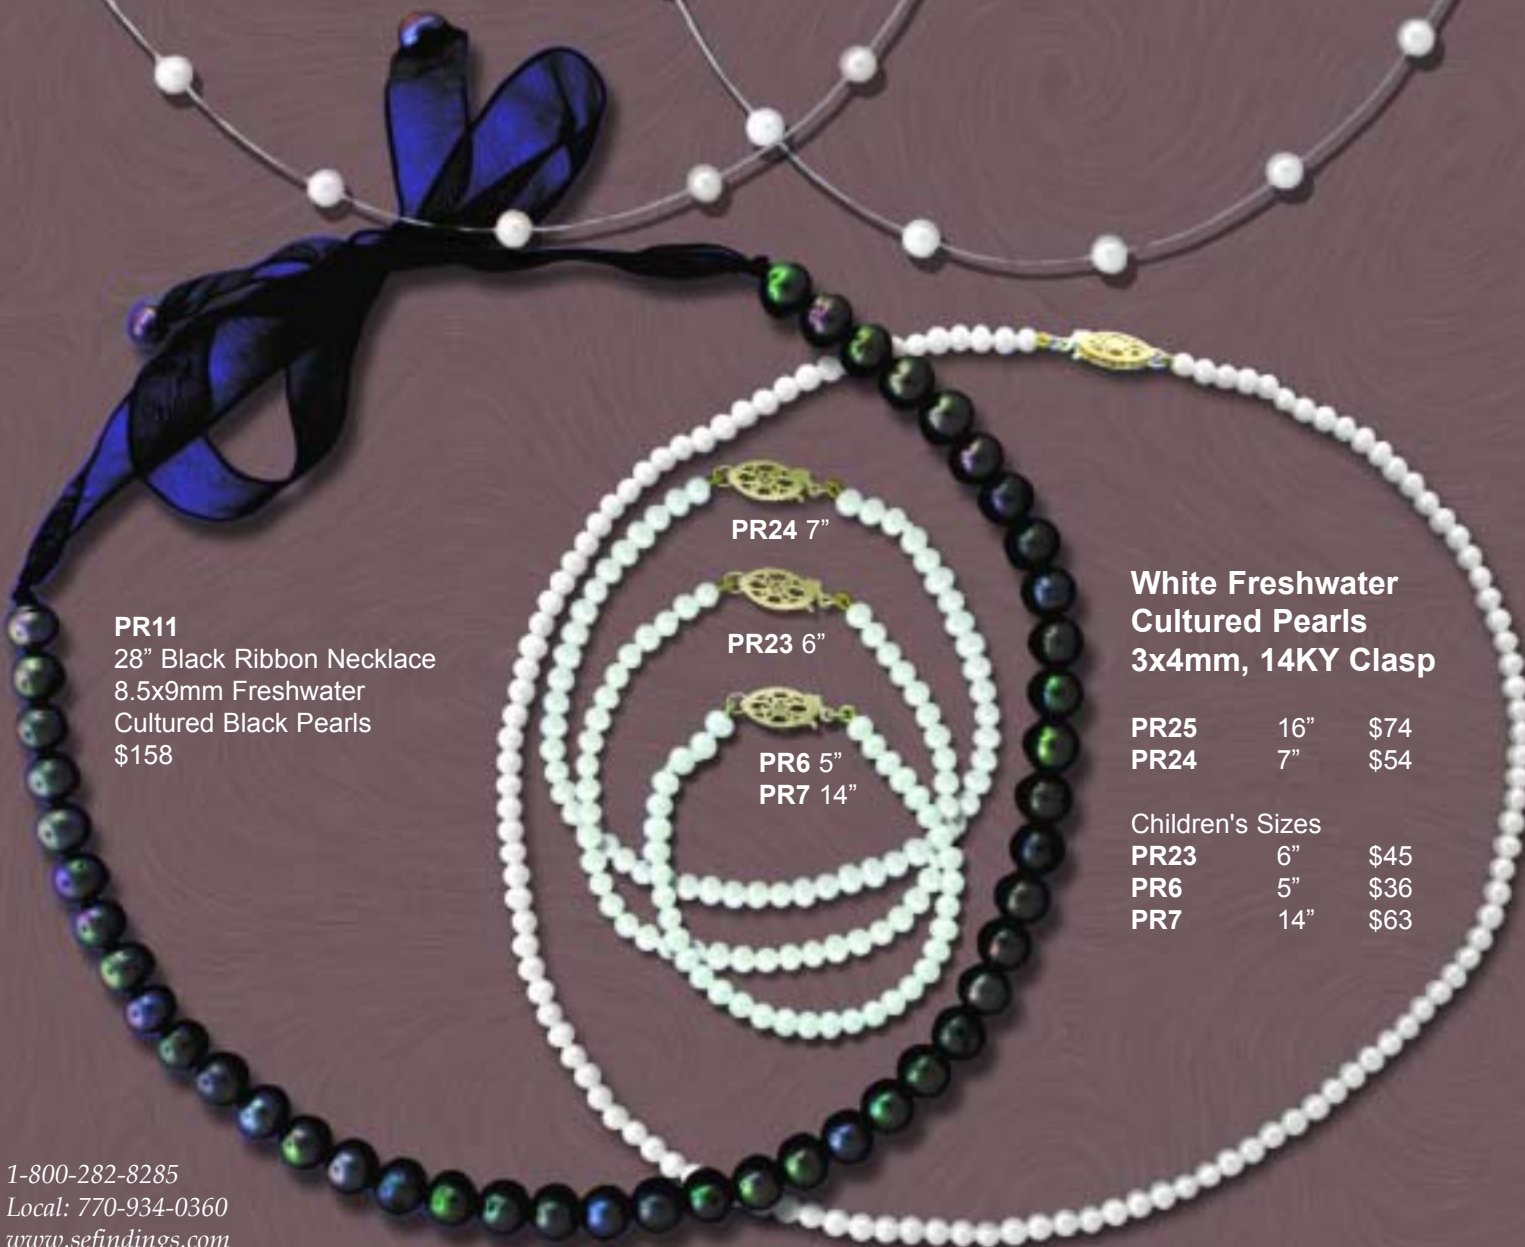

Also Holds .02ct Diamond

*Cultured Freshwater  
Pearl Jewelry*

**PR27**  
Earrings  
6x6.5mm  
SS  
\$27

**PR10**  
Button Earrings  
6.5x7mm  
SS  
\$27

*Illusion  
Necklaces*

**PR26**  
16", Sterling Silver Clasp  
5x5.5mm Freshwater Cultured Pearls  
\$13.50

**PR9**  
16", Sterling Silver Clasp  
4.5x5mm Freshwater Cultured Pearls  
\$13.50

**PR11**  
28" Black Ribbon Necklace  
8.5x9mm Freshwater  
Cultured Black Pearls  
\$158

**PR24** 7"

**PR23** 6"

**PR6** 5"  
**PR7** 14"

**White Freshwater  
Cultured Pearls  
3x4mm, 14KY Clasp**

**PR25** 16" \$74  
**PR24** 7" \$54

Children's Sizes  
**PR23** 6" \$45  
**PR6** 5" \$36  
**PR7** 14" \$63

6x8mm  
Freshwater  
Cultured Pearls