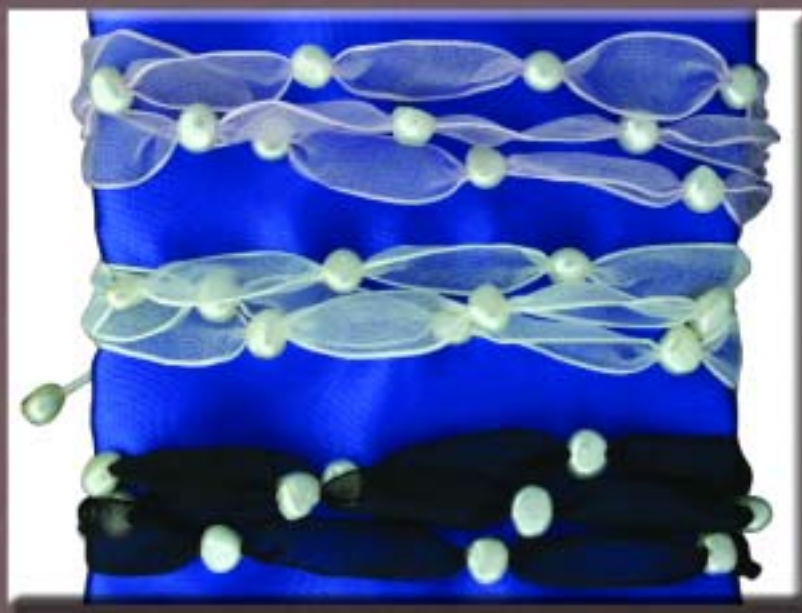

# 28" Ribbon Necklaces 7.5x8mm Cultured Freshwater Pearls

**PR31**  
Red Ribbon  
Black Pearls  
\$10.50

**PR32**  
Gold Ribbon  
Black Pearls  
\$10.50

**PR3**  
Black Ribbon  
White Pearls  
\$9

**PR2**  
White Ribbon  
White Pearls  
\$9

**PR1**  
Pink Ribbon  
White Pearls  
\$9