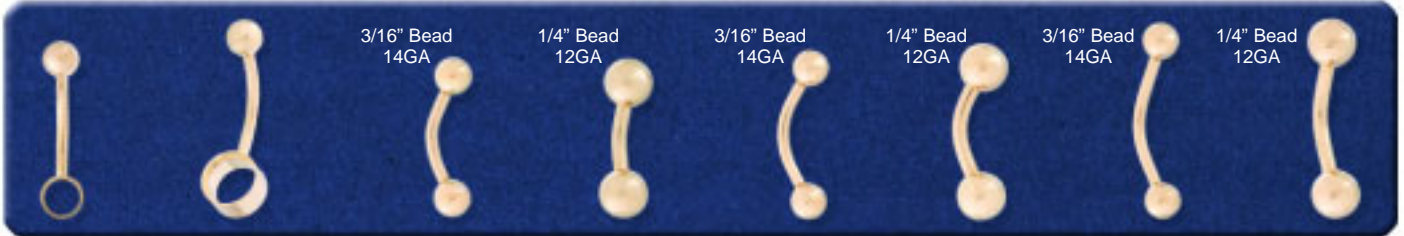

1/2" Length
S9115 3/16" Bead, 14GA, \$151
S9120 3/16" Bead, 12GA, \$159
S9125 1/4" Bead, 12GA, \$246
S9130 1/4" Bead, 10GA, \$260
S9116S 5/32" Bead, 14GA, \$9.78
S9126S 7/32" Bead, 12GA, \$11.76

5/8" Length
S9135 3/16" Bead, 14GA, \$151
S9140 3/16" Bead, 12GA, \$159
S9145 1/4" Bead, 12GA, \$246
S9150 1/4" Bead, 10GA, \$260
S9136S 7/32" Bead, 14GA, \$9.78
S9146S 7/32" Bead, 12GA, \$11.76
S9151S 7/32" Bead, 10GA, \$13.74

3/4" Length
S9155 3/16" Bead, 14GA, \$151
S9160 3/16" Bead, 12GA, \$159
S9165 1/4" Bead, 12GA, \$246
S9170 1/4" Bead, 10GA, \$260
S9156S 7/32" Bead, 14GA, \$9.78
S9166S 7/32" Bead, 12GA, \$11.76

S9095
 5mm Four Prong
 5/8" Length
 3/16" Bead, 14GA
 \$216

S9100
 6mm Four Prong
 5/8" Length
 3/16" Bead, 14GA
 \$227

Curved Barbell with Round Bezel Setting 14KY

Curved Barbells 14KY

Surgical Stainless Steel available in 3/8" length only. See ****S9029S**

S9105
 5mm Bezel
 5/8" Length
 3/16" Bead, 14GA
 \$131

S9110
 7mm Bezel
 5/8" Length
 3/16" Bead, 14GA
 \$141

1/2" Length
S9030 3/16" Bead, 14GA, \$153
S9035 3/16" Bead, 12GA, \$160
S9040 1/4" Bead, 12GA, \$247
****S9029S** 3/8" Length, 7/32" Bead
 14GA, \$13.74