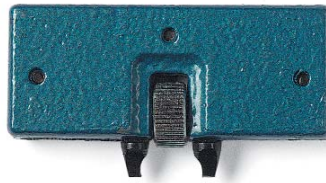

**Screwback Case
Opener/Wrench
BT-8**