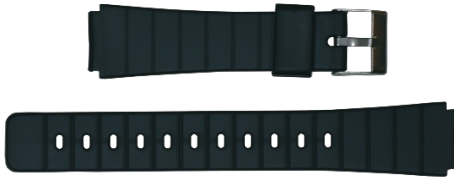

16mm PVC Sport Strap
T-8701
Fits Sport Styles