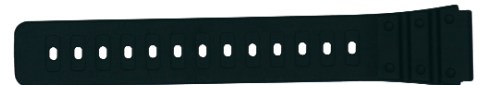

20mm
PU

20mm Polyurethane Sport Strap
T-7270

Fits Sport Styles

19mm
PU