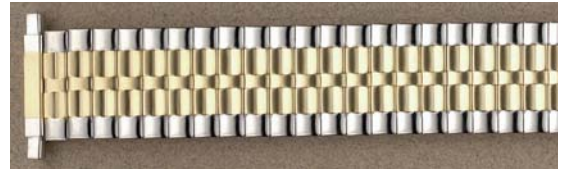

17-22mm Straight Adjustable End
Metal Expansion Band
17-22mm Two-Tone ... **TM-536T**