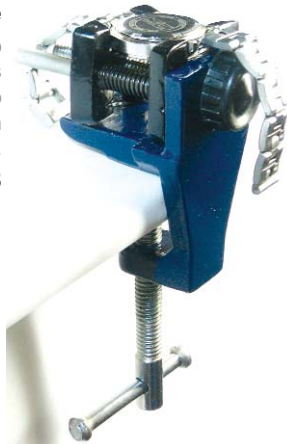

Link Remover Bracelet Sizing Plier

New

Helps you remove and replace bracelet pins quickly and smoothly without using a hammer and punch. Simply install your bracelet into the holder of this tool, squeeze the handle, and the pin emerges easily from the bracelet. Furnished with two push pins (.8 and 1.0 mm).

**L & G Case Wrench
BT-10**

**Screwback Wrench
BT-16**
3 pin case opening
wrench in wooden box.

Case Openers

**Watch Vise
BT-18**
A must for anyone who
works on watches, this
case holder clamps onto
the edge of your bench
and holds any size watch.

**L & G Open-All Wrench
BT-17**
Use with L & G Case Wrench
to open regular screw backs.

**EZ-Snap
BT-12**
Deluxe EZ-Snap case closer w/12 plastic dies.

Watch Accessories

Watch Battery Change Tool Kit

Kit includes: 2 screwdrivers, 2 case openers, plastic tweezers, spring bar tool, scratch brush and battery size selector.