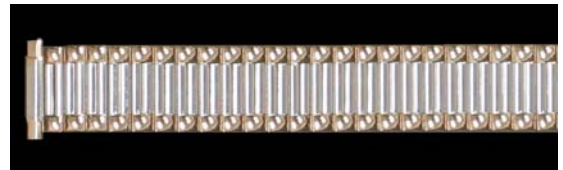

Straight Adjustable End Metal Expansion Band
10-13mm All Yellow ... **TM-140Y**
10-14mm Two-Tone ... **TM-144T**