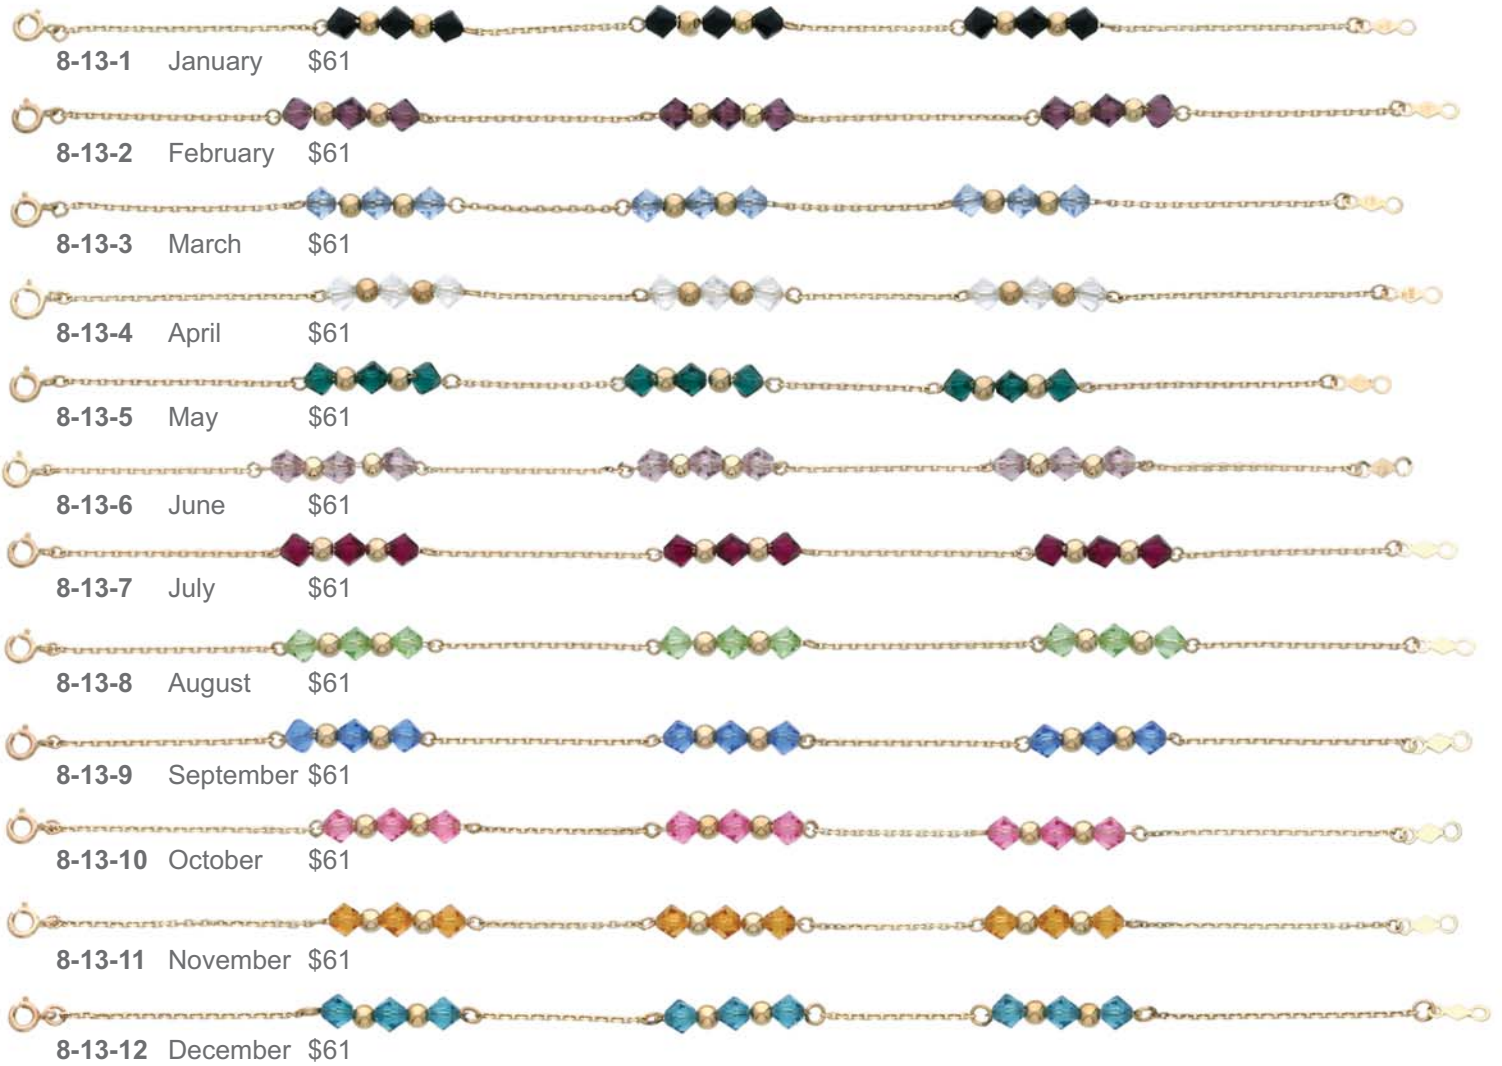

## Sterling Silver / 14k Yellow Reversible Omega, 4mm

**C0104-16RS** 16" \$406  
**C0104-18RS** 18" \$456

\*\*Clasp is sterling silver with gold overlay.

**New**

## Diamond Cut Ropa Chain Sterling Silver

**C067-18S** 18" 1.5mm \$18

**New**

## Adjustable Length Wheat Sterling Silver

**C064-20S** 20" 0.72mm \$28

Items may be larger than actual size for detail.

## 7" Birthstone Bracelets w/ Genuine Swarovski Beads 14kY