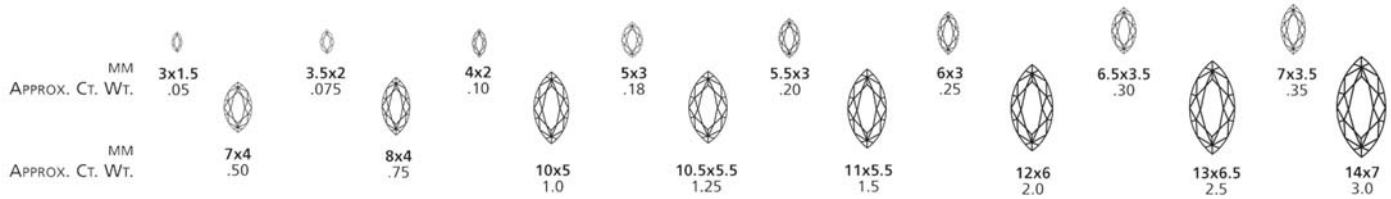

<u>1/4</u>	<u>1/3</u>	<u>3/8</u>	<u>1/2</u>	<u>5/8</u>	<u>3/4</u>	<u>1ct</u>
6x3.5	7x4	7.5x4.25	8x4.5	8.25x4.5	8.5x4.5	9.5x5
$249	$254	$257	$265	$271	$288	$289

13-071 V Prong Pear Shape, 14k W or TT ... Die Struck, Order by Carat Size
Avg Weight 1.45 dwt - Head 2-71, Shank 4-47287