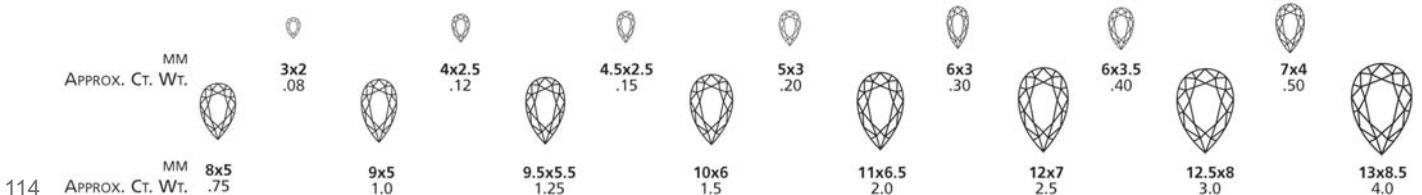

<u>1/4</u>	<u>3/8</u>	<u>1/2</u>	<u>5/8</u>	<u>3/4</u>	<u>1ct</u>	<u>1.25</u>	<u>1.50</u>	<u>2ct</u>
5.5x3.5	6.5x4.5	7x4.5	8x5	8.5x5	9x5.5	10x6	10.5x6.5	11.5x7
$221	$240	$248	$254	$270	$274	$276	$286	$297