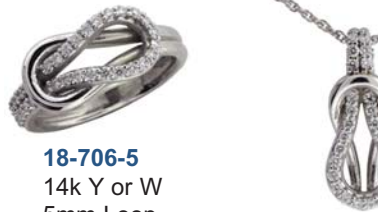

**18-700-6**  
14k Y or W  
6mm Loop \$712

**E972 Earrings**  
14k Y or W  
6mm Loop \$563  
6mm Loop \$698

Rope Design Love Knots are also available.  
**P990-5** Pendant  
**E990-5** Earrings  
**18-690-5** Ring Mounting

**Scalloped Slide Pendant**  
P845 Series, 14k Y or W  
Pendant slide with beaded, scalloped edges. Will accommodate up to 1.7mm chain. Chain slides through openings in back. Stones NOT Included.

P845-025	1) 4.0 & 11)	2.0m Rd	\$323
P845-050	1) 5.0 & 12)	2.0m Rd	\$307
P845-075	1) 6.0 & 13)	2.0m Rd	\$326
P845-100	1) 6.5 & 14)	2.0m Rd	\$441

-1/4ct includes assembly charge-

Chains & Stones NOT Included

**18-706-5**  
14k Y or W  
5mm Loop 31) 1.4mm \$778

**P973 Pendant**  
14k Y or W  
4.5mm Loop 23) 1.4mm \$368  
5mm Loop 26) 1.4mm \$452  
6mm Loop 28) 1.4mm \$471  
6.5mm Loop 31) 1.4mm \$541  
7.5mm Loop 32) 1.4mm \$554  
8mm Loop 33) 1.4mm \$612

**18-712-5**  
14k Y or W  
5mm Loop 60) 1.4mm \$773

**E973 Earrings**  
14k Y or W  
4.5mm Loop 17) 1.4mm \$593  
5mm Loop 20) 1.4mm \$733

*How do you measure romance?*

*Diamonds by the Yard...*

Create your own Diamonds by the Yard necklace by using our 5-27 series bezels and CH25C / CH35C cable chain. See chain specials on back of this flyer. Bezel sizes available:  
2.3mm - 2.6mm - 2.9mm - 3.5mm - 3.8mm  
4.0mm - 4.3mm - 5.0mm  
Ask your sales representative for pricing.