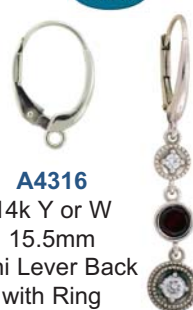

**WB-06-04**  
14k Y or W  
6mm Satin with Double Stripe  
Sz 6 ... \$963  
Sz 10 ... \$1153

**WB-230IR**  
14k Y or W  
3mm Inside Round  
Sz 6 ... \$474  
Sz 10 ... \$521

**WB-140R**  
10k Y or W  
4mm Regular Weight  
Sz 6 ... \$304  
Sz 10 ... \$366

\$1350 AU - \$29 SS - Triple Key

**New**  
*Light Weight Omega Clips*

**A4317** 16.5mm \$148 pr  
**A4318** 19mm \$166 pr  
**A4319** 21mm \$181 pr

**New**

*Back by Popular Demand*

**A4314** 14k Y or W 15.5mm Lever Back Straight Front No Ring \$99 pr

**A4333** 14k Y or W 16mm Lever Back with Shield and Ring \$119 pr

**New**

**A4316** 14k Y or W 15.5mm Mini Lever Back with Ring \$141 pr

Example Using  
A1432  
A1404  
A1422  
Earring Components

**Southeastern**  
Findings, Mountings, Tools and Wedding Bands  
1733 Montreal Circle  
Tucker GA 30084

Prsrtd  
US Postage  
PAID  
Permit 959  
Atlanta GA

**New**  
*Now Available Assembled in Sterling Silver*  
CH40RS 2.0mm Rope Chain  
Assembled with Lobster Clasp

CH40RL-18S	18"	\$29
CH40RL-20S	20"	\$32
CH40RL-24S	24"	\$38