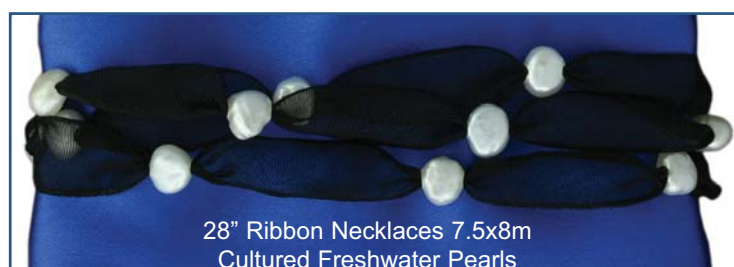

28" Ribbon Necklaces 7.5x8m
Cultured Freshwater Pearls