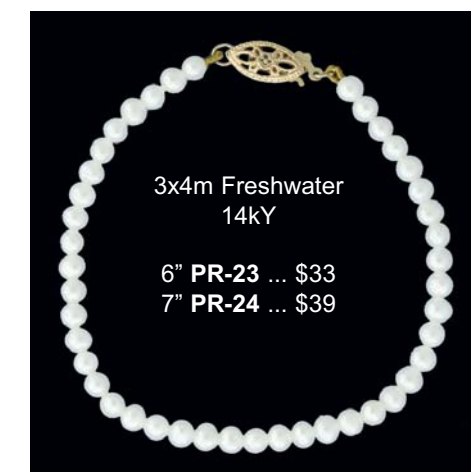

## Wedding Band Specials

**WB260R**  
14k Y or W  
6mm  
Regular Weight  
Sz 6 ... \$740  
Sz 10 ... \$860

**WB440LD**  
14k Y or W  
4mm  
Beaded Low Dome  
Sz 6 ... \$349  
Sz 10 ... \$413

**WB-06-01**  
14k Y or W  
6mm  
Satin / Brite Edge  
Sz 6 ... \$939  
Sz 10 ... \$1129

## Increase Wedding Band Sales with Our Traditional Alloy Display Tray

Showcase the Following Styles:

Flat Comfort Fit      Heavy-Dome Comfort Fit  
Regular-Dome Comfort Fit      Traditional Full Oval  
Traditional Full Oval Beaded      Traditional Half Oval

**WB25AT**  
25 Piece Alloy  
Wedding Band Tray  
\$750

800.282.8285 www.sefindings.com Fax 888.282.8285

**PR54-7**  
8.5x9m  
14kY  
7"  
\$126

3x4m Freshwater  
14kY  
6" **PR-23** ... \$33  
7" **PR-24** ... \$39