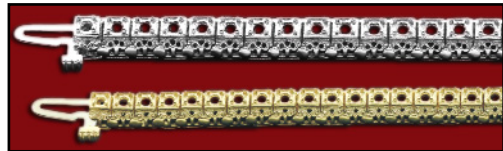

Findings, Mountings, Tools and Wedding Bands

*You Asked We Listened, Now Buy at Special Introductory Prices*

Triple Key @ \$450 AU, \$850 PT

**Now Available in Sterling Silver**

**S1073(month)S**  
Available Jan-Dec  
Boy, CZ Face  
Emerald Cut Body  
**\$21**

**S1074(month)S**  
Available Jan-Dec  
Girl, CZ Face  
Triangle Body  
**\$21**

**White Gold Finding  
A1067W**  
4.5mm Fluted  
14K White Pearl Top  
**\$13**

**NEW Victorian Style Tennis Bracelets**

Series 8-1 available in 14KY or W  
2.00ct TW holds 61) .032ct **\$595**  
3.00ct TW holds 53) .055ct **\$745**  
4.00ct TW holds 47) .085ct **\$965**

Series 8-9 available in 14KY or W  
1.75ct TW holds 57) .03ct **\$1,019**  
3.00ct TW holds 48) .063ct **\$1,133**  
4.00ct TW holds 41) .10ct **\$1,369**

***New Solitaire Styles with Matching Bands in 14K Y or W***

**Emerald Cut Series 13-092**

**6x4 \$167**  
**7x5 \$171**  
**8x6 \$184**  
**9x7 \$185**

Add "WR" at end of the part number to order matching band.

**8 Prong Tulip Style Series 13-022**

**.50ct \$218**  
**.75ct \$234**  
**1.00ct \$250**