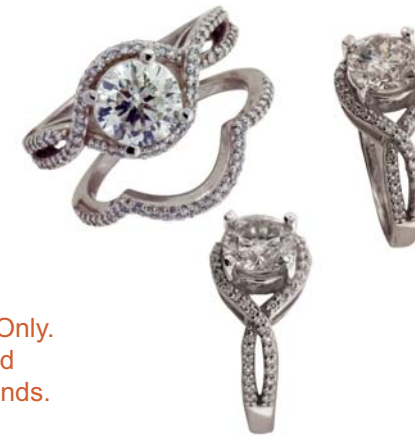

A2987 up to 1.90mm chain
15.8mm width ... \$114
A2987JR with Jump Ring ... \$127

Chain, jump ring, pearl and top sold separately.

P918 used in this example.
Chain, Pendant & Stones NOT Included.

Photo enlarged to show detail of **A2985 & A2987**

Photo enlarged to show detail of **A2987JR**

NEW

Includes Jump Ring!

A2985 Actual size

A2985JR Actual Size

TRIPLE KEY PRICING
\$1200 AU
\$18 AG

Enlarged to show detail.

Split Shank Bridal Set
14k Y or W

13-166 Bridal Series

13-166-050	1) 5mm & 54) 1mm	\$471
13-166-050WR	Band 27) 1mm	\$306
13-166-075	1) 6mm & 60) 1mm	\$502
13-166-075WR	Band 30) 1mm	\$291
13-166-100	1) 6.5mm & 52) 1mm	\$462
13-166-100WR	Band 28) 1mm	\$280

Pricing is for Mounting Only.
Stones NOT Included
See Namano for diamonds.

New

Stones go all the way around shank.

Eternity Halo Bridal Set
14k Y or W

13-167 Eternity Halo Bridal Series

13-167-075	1) 6mm & 81) 1mm	\$492
13-167-100	1) 6.5mm & 83) 1mm	\$475
13-167WR	Band 58) 1mm	\$355