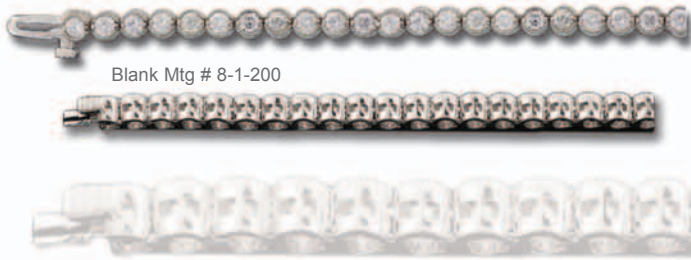

# NEW STYLES

Stocked in WG. YG available by Special Order

**RC 30/7568/24**  
G-H I1  
.30ct Diamond TW  
With 6x4mm Sapphire \$1080  
Without Center \$975

Blank Mtg #17-68

**RC 20/7566/24**  
G-H I1  
.20ct Diamond TW  
With 6x4mm Sapphire \$945  
Without Center \$825

Blank Mtg #17-66

**RC 35/7562/24**  
G-H I1  
.35ct Diamond TW  
With 5x3mm Sapphire \$1245  
Without Center \$1125

Blank Mtg #17-62

Blank Mtg #E841

**RF 60/7841/24**  
G-H I1  
.60ct Diamond TW  
With 4mm Sapphire Center \$2190  
Without Center \$2085

Blank Mtg # E180

**RE 100/7180/24**  
1ct TW  
G-H I1  
Filigree Earrings  
\$4065

Blank Mtg # P955

**RV 20/7955/24**  
.20ct Diamond TW  
G-H I1  
With 5x3mm Sapphire \$825  
Without Center \$735  
Includes 18" Rope Chain